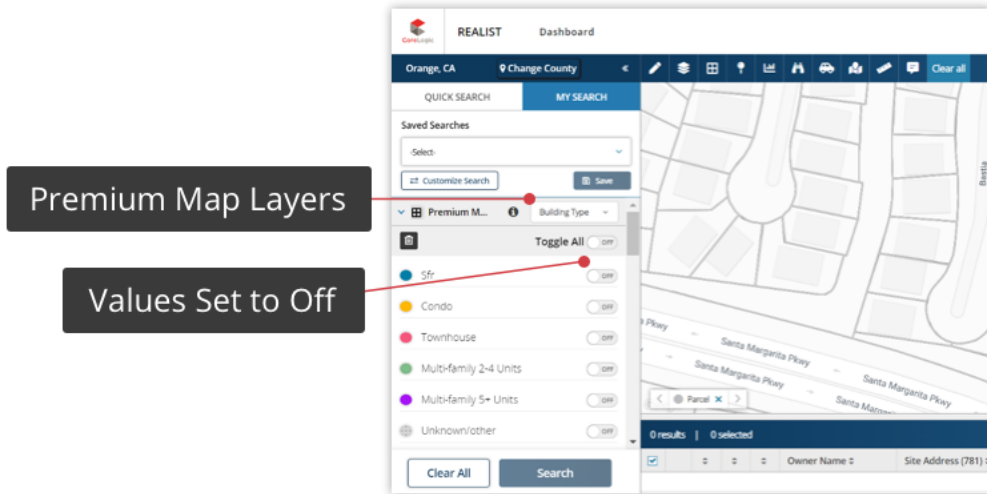

Default values are set to OFF