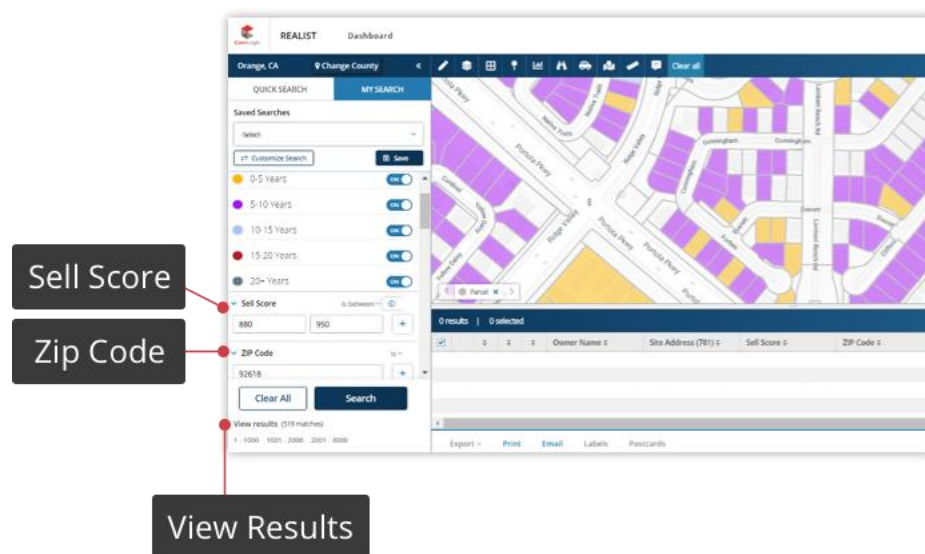

Step 3: Search

Once any of the desired values are toggled from OFF to ON, the search button will be enabled, to allow you to start the search based on the selected Premium Map layer and the values that have been toggled ON. When searching with just the Premium Map attribute, the results returned simply reflect the selected values. However, to enhance your search further, you can choose to include other tax-derived attributes (as would be the case with a standard Saved Search that exists under the My Search dropdown selection). Up to 30 tax-derived attributes can be used in addition to the Premium Map search, in order to narrow the search results. Once you have refined the search results, you can proceed to send the results to export, mailing labels, or print.

Refine Premium Map Searches With Tax Attributes

Results Can Be Exported, Mail Merged, And Sent to Postcards