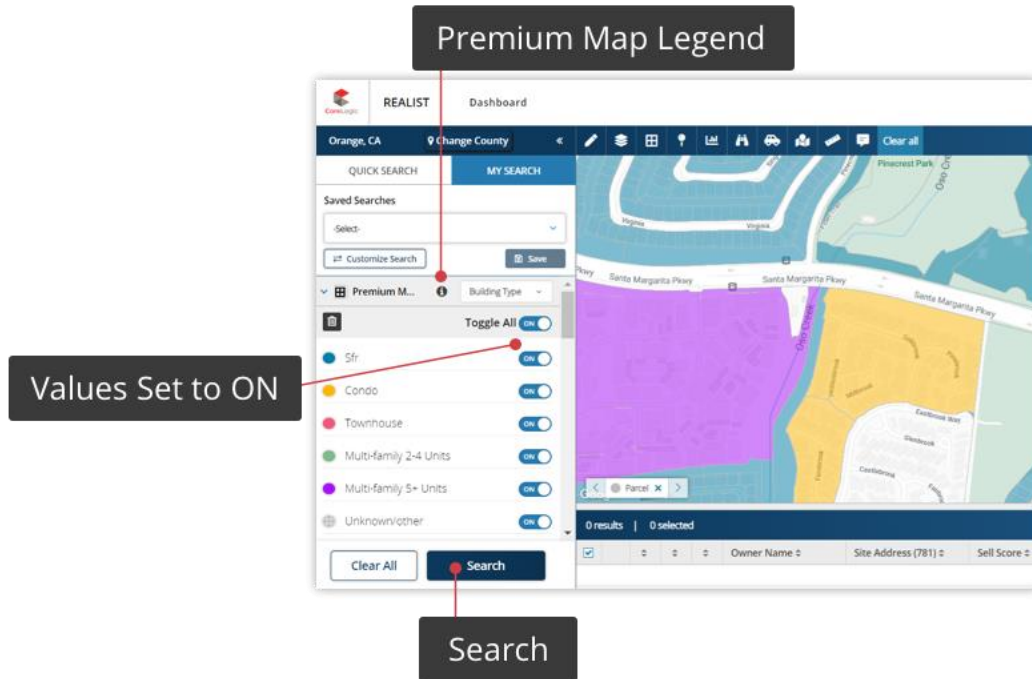

## Step 1: Select your County and Navigate to My Search

To begin using Premium Map Layers, you must select the desired County where the map-based searches will be conducted. It's important to note that Premium Map layers only supports a single-county search at this time. Once you have selected the desired County, click on My Search to access the Premium Map Layers menu.

## Step 2: Select the desired layer from the Premium Map Layers Menu

The list of 11 Premium Map layer menus are featured on the drop-list. Simply select the desired layer from the drop down menu have the layer appear on the map. It's important to note that once a layer is selected, you must also toggle on each of the associated values to begin seeing the colors populating at the parcel level.

1. Select the desired layer from the Premium Maps Layer menu
2. By default, all values are set to "OFF"
3. To turn each value on, select "Toggle All" button or click on the desired value to toggle from "OFF" to "ON"
4. Please note: colors start populating at **200 ft**, so be sure to zoom in if you are not seeing the color-coded parcels

### Step 3: Search

Once any of the desired values are toggled from OFF to ON, the search button will be enabled, to allow you to start the search based on the selected Premium Map layer and the values that have been toggled ON. When searching with just the Premium Map attribute, the results returned simply reflect the selected values. However, to enhance your search further, you can choose to include other tax-derived attributes (as would be the case with a standard Saved Search that exists under the My Search dropdown selection). Up to 30 tax-derived attributes can be used in addition to the Premium Map search, in order to narrow the search results. Once you have refined the search results, you can proceed to send the results to export, mailing labels, or print.