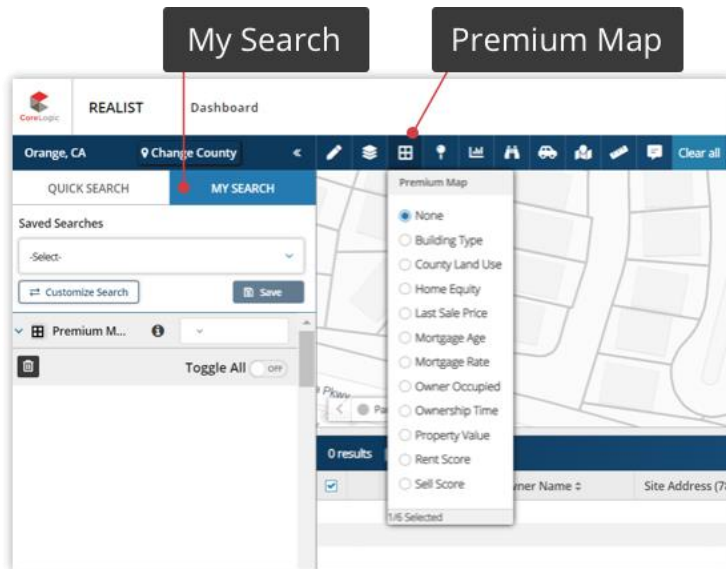

Once a map layer is selected, you can click individual parcels to see their exact values. You can further narrow your search using 100+ different tax and listing criteria, such as recording date, sale date, settlement date, subdivision, status, etc. Results can be exported, used to create mailing labels, and more.

Very Low (score: 0-353) ON

Low (score: 354-501) ON

Moderate (score: 502-624) ON

High (score: 626-855) ON

Very High (score: 831-1000) ON

Owner Name is between

## Step 1: Select your County and Navigate to My Search

To begin using Premium Map Layers, you must select the desired County where the map-based searches will be conducted. It's important to note that Premium Map layers only supports a single-county search at this time. Once you have selected the desired County, click on My Search to access the Premium Map Layers menu.

## Step 2: Select the desired layer from the Premium Map Layers Menu

The list of 11 Premium Map layer menus are featured on the drop-list. Simply select the desired layer from the drop down menu have the layer appear on the map. It's important to note that once a layer is selected, you must also toggle on each of the associated values to begin seeing the colors populating at the parcel level.